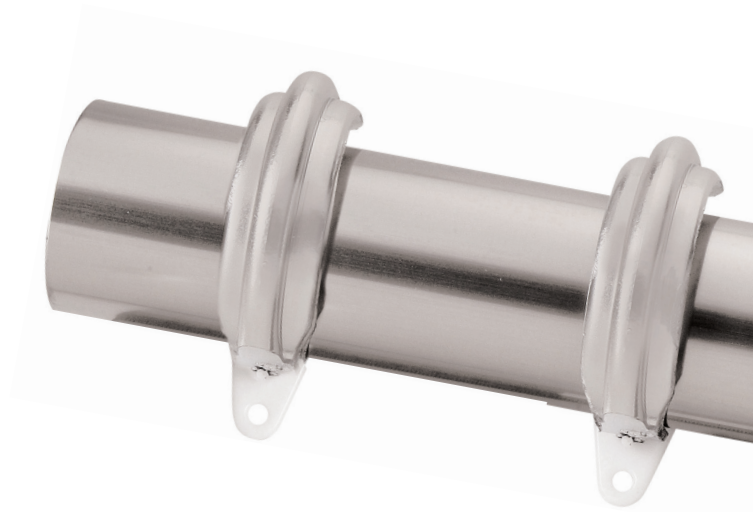

Black

Brushed Bronze

2" ESTATE™ ROD
WITH RINGS

Polished Nickel shown.
Custom sizes only.
Available in 2".
Available in all colors.
Additional rings sold separately.
Select finishes are color coordinated.
Refer to price guide for details.