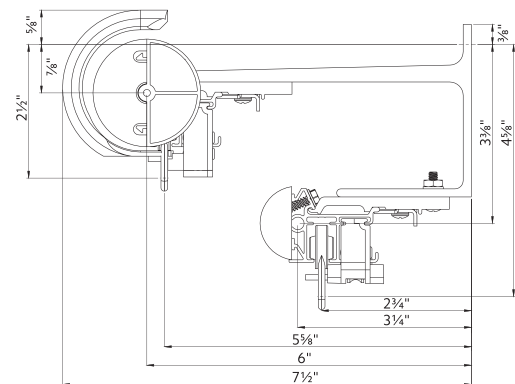

2" & 1 3/8" DOUBLE MOUNT

2" & 1 3/8" DOUBLE STAGGERED MOUNT

BUCKINGHAM®

Available Sizes

2"

1 3/8"

Available Draw Types

Hand