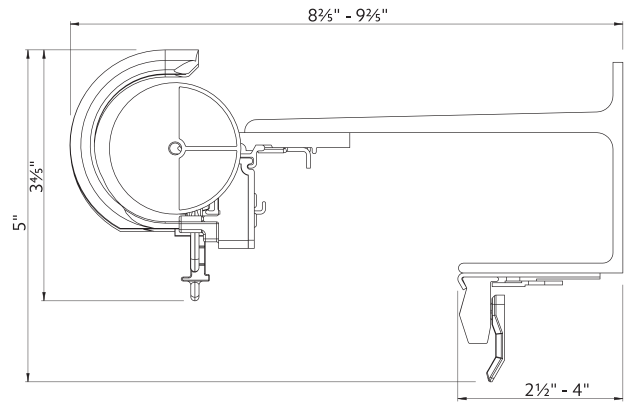

2" DOUBLE MOUNT WITH SUPERFINE™