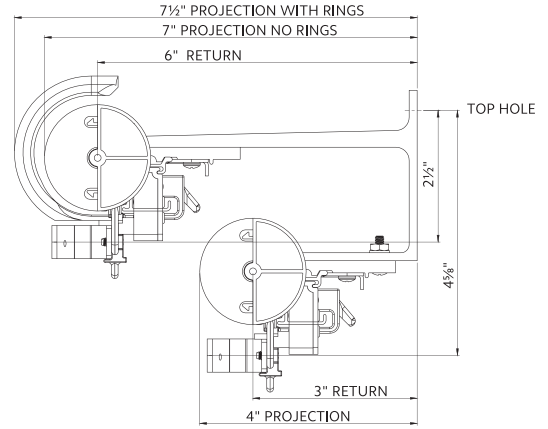

2" DOUBLE STAGGERED MOUNT