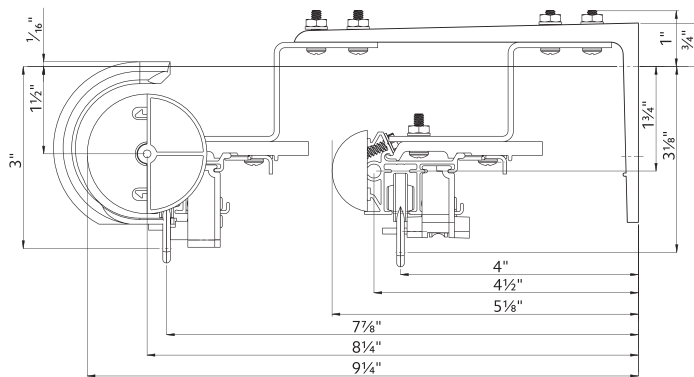

2" & 1 3/8" DOUBLE MOUNT

2" & 1 3/8" DOUBLE STAGGERED MOUNT

BUCKINGHAM®

Available Sizes

2"

1 3/8"

Available Draw Types

Hand