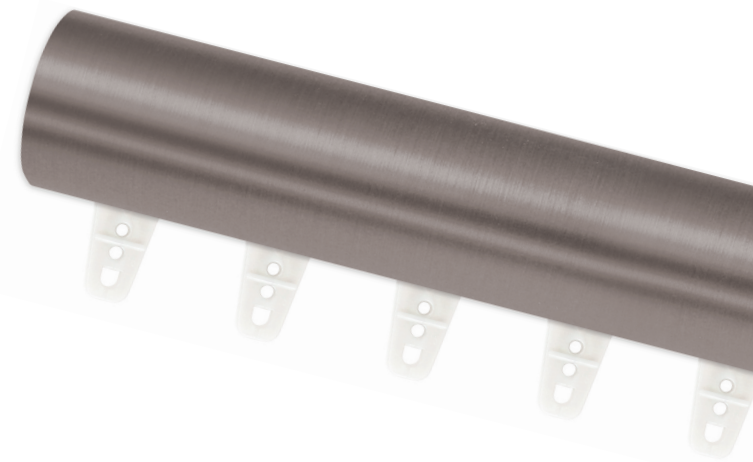

2" ESTATE™ ROD
WITH RIPPLEFOLD™

Gilded Bronze shown.
Custom sizes only.
Available in 1 3/8", 2".
Available in all colors.
Select finishes are color coordinated.
Refer to price guide for details.