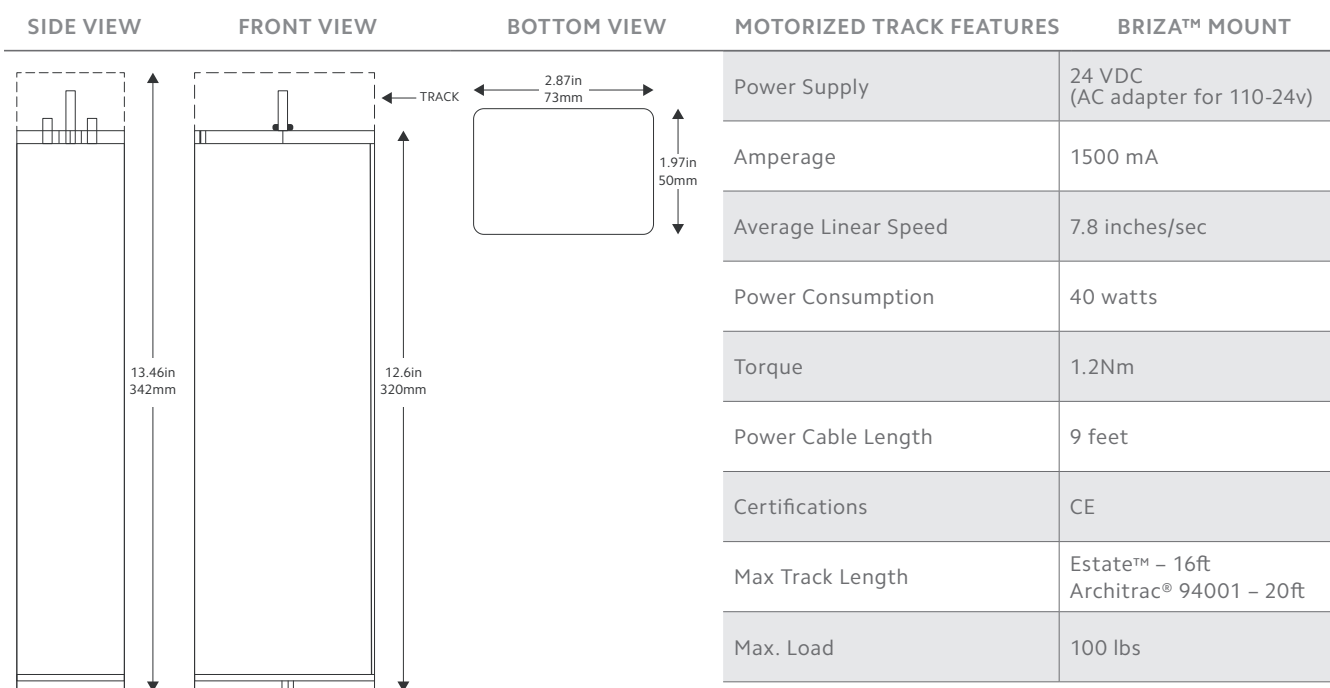

BRIZA™ MOTORIZATION

Motorization System

- Soft start/stop & manual operation
- Tug feature; when drapery is pulled the motor will traverse the drapery
- Automatic limits on end stop
- Favorite/intermediate position available
- Dry contact for external control
- Radio technology
- Setting with buttons on motor unit
- Setting with external dry contact switch
- LED Indicators
- One-Way and Two-Way Draw
- Pleated
- Ripplefold™
- Neo Smart Controller for easy installation with third party home systems

Additional Information

* Briza™ Motorization is available on Estate™ Rods and Architrac® Series 94001 only.