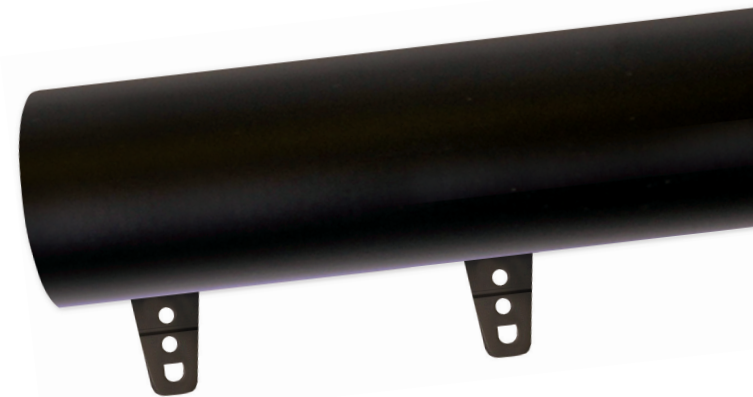

1 3/8" ESTATE™ ROD
WITH SLIDES

Antique Silver shown.
Custom sizes only.
Available in 1 3/8", 2".
Available in all colors.
Select finishes are color coordinated.
Refer to price guide for details.