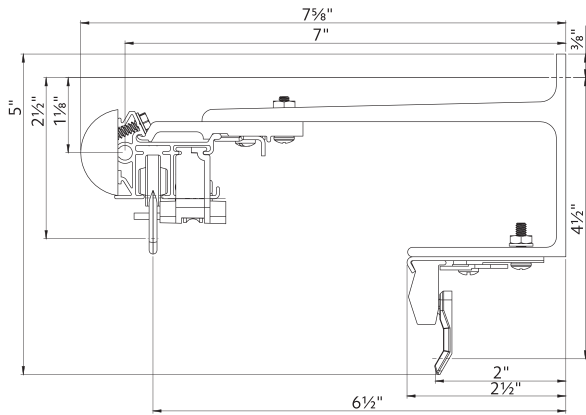

USING 71132xxx and 94130xxx

1 3/8" DOUBLE MOUNT WITH SUPERFINE™