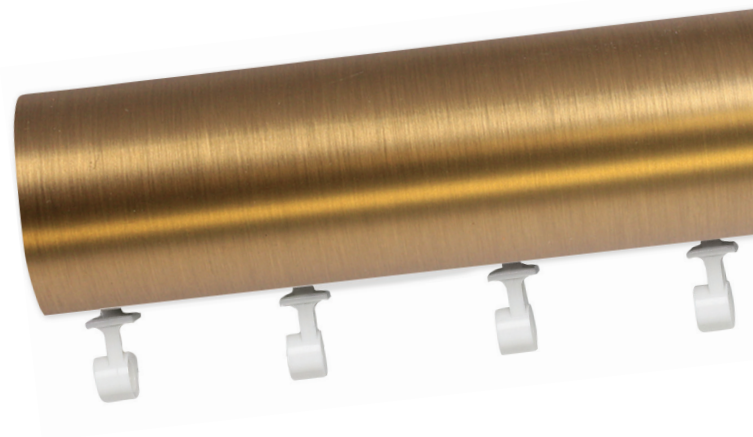

ESTATE™ KEYSTONES

Gilded Bronze shown.
Available in 1 3/8", 2".
Available in all colors.
Select finishes are color coordinated.
Refer to price guide for details.